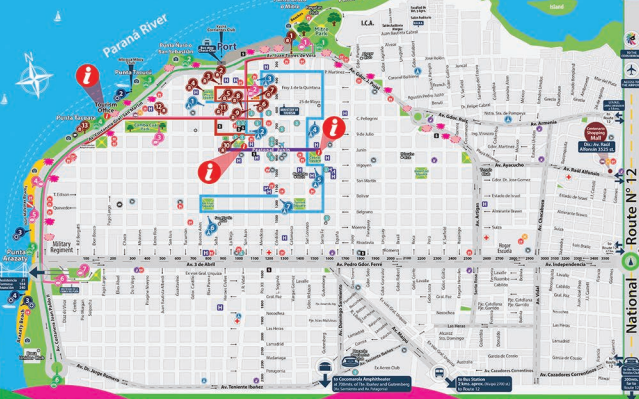

TOURIST INFORMATION

TOURIST INFORMATION CENTERS

- **54 (379) 4 204254**
- **Punta Tacuara**
  Costanera Gral. San Martín
  and 9 de Julio St.
  54 (379) 4474702
- **Plaza Cabral**
  Avenida 1500 St.
- **Plaza Vera**
  On the corner of San Juan
  and Av. San St.

AIRPORT

- RR N° 12 - Km. 1035
- 54 (379) 4458884

BUS STATION

- Av. Malpa 2700 St.
- 54 (379) 0477600 / 6444943

DISTANCES

PLACES	KM
Santa Ana	15
Paso de la Patria	35
Itati	68
Provincial Park of San Cayetano	60
Empedrado	26
National Park Mburucuyá	154

PORTALS OF THE IBERÁ

REFERENCES

1 Tourist Information	S Supermarket	C Casinos	A Argentina Airlines
P Panoramic Point	B Bank	Cl Clinics	G Gas Station
M Museum	Cm Cash Machine	Clb Clubs	Ps Post Office
R Restaurant	EH Exchange House	F Fishing	H Hospital
	AR Argentine Automobile	CC Car Charnaut	

WATER ACTIVITIES

Street Art: MURALS

HISTORIC WALK

RIVERSIDE WALK

RELIGIOUS WALK

Route N° 12

National

Play Street

Bus Station

Airport

Train Station

Bus Station

Train Station

Bus Station

Train Station

Bus Station

Train Station

Bus Station

Train Station

Bus Station

Train Station

Bus Station

Train Station

Bus Station

Train Station

Bus Station